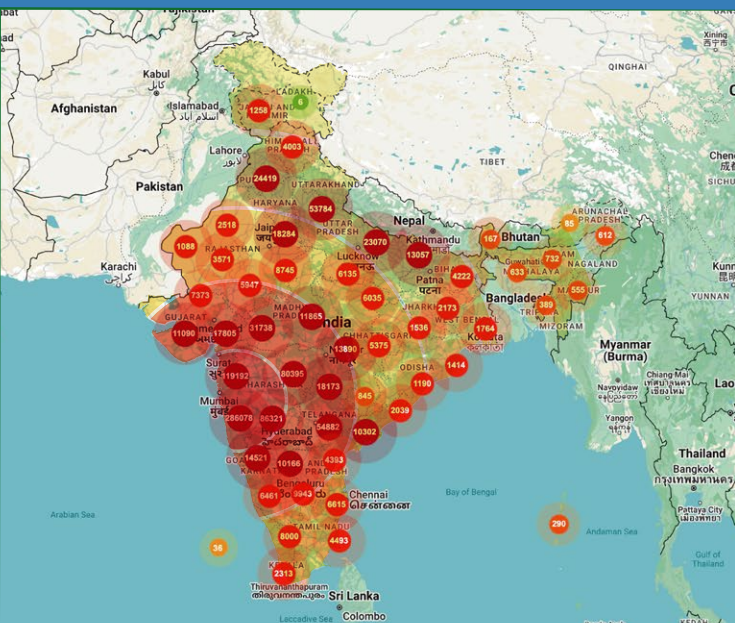

Visitors from across India

Organized by
KISAN Forum

team@kisan.in

kisan.in