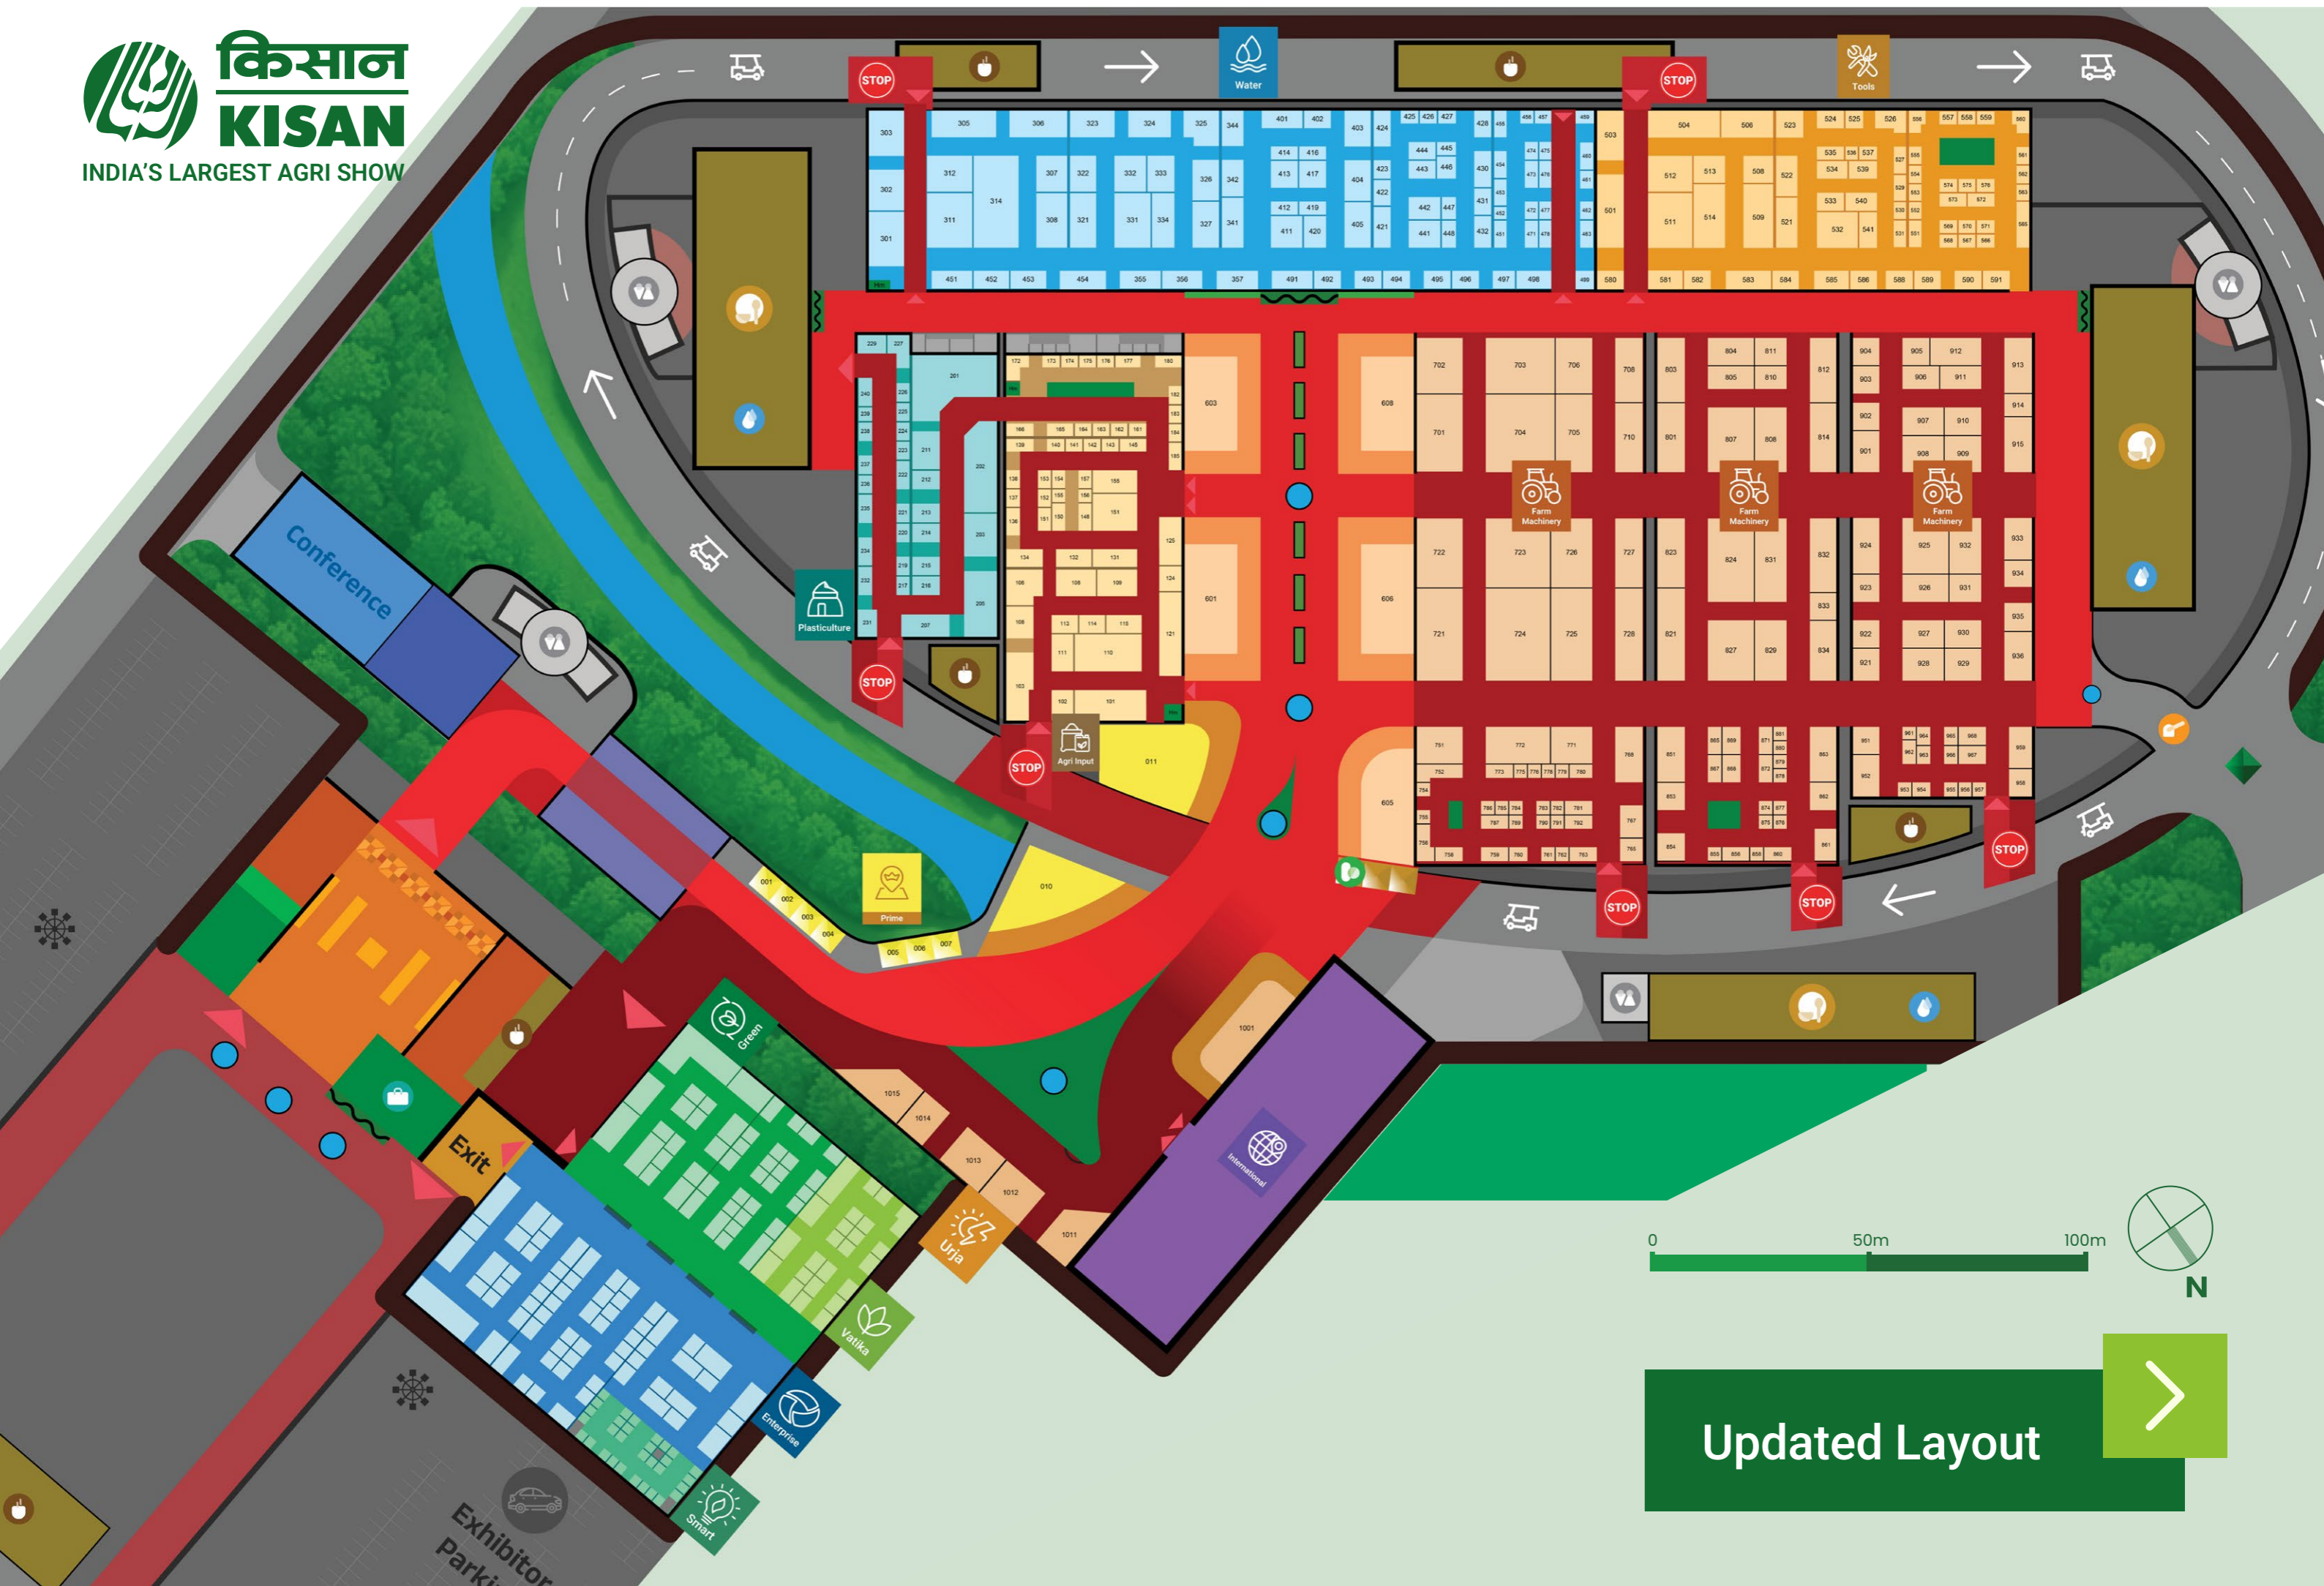

किसान KISAN

INDIA'S LARGEST AGRI SHOW

9-13 DEC

2026 / PUNE

UNFOLD
the
FUTURE
of
FARMING

kisan.in

INDIA'S LARGEST AGRI SHOW

KISAN, established in 1993, is India's largest agricultural exhibition, bringing the entire agri-community together on a single platform.

Display Area
26,000 sq.m.

Exhibition Area
53,000 sq.m.

Parking
50,000 sq.m.

10+ PAVILIONS
— ENDLESS —
POSSIBILITIES

Water

Tools

Plasticulture

Farm Machinery

Agri Input

Enterprise

Green

Vatika

International

Urjaa

Smart

Prime Location

0 50m 100m

Updated Layout 

10X REACH

Digital tools initiating dialogue between Exhibitors & Farmers

1,50,000+ on Ground

10,00,000 on Mobile

Business Leads

Digital Profile